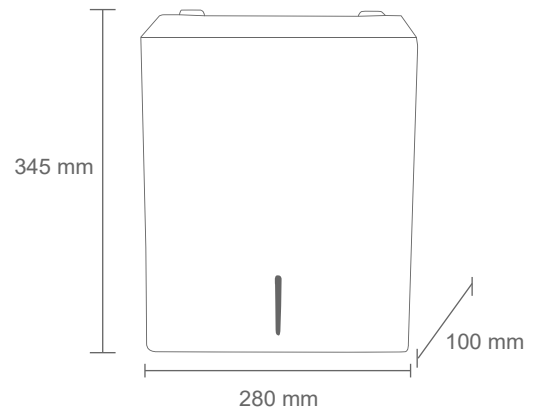

Symphony CZ Interfold Paper Dispenser

00132

SPECIFICATIONS

★ Product code	CL-00132(SS) CL-00132-DE(Black)
★ Dimensions	345mm x 280mm x 100mm
★ Finish	Stainless steel & Mild steel powder coated
★ Capacity	200 Interfold folded paper towels

PRODUCT DESCRIPTION

This unit is a neat paper towel dispenser that fits folded paper towels packed neatly on top of one another and fed from the bottom. Dispenses C-folded and Z-folded paper towels, one and two ply.