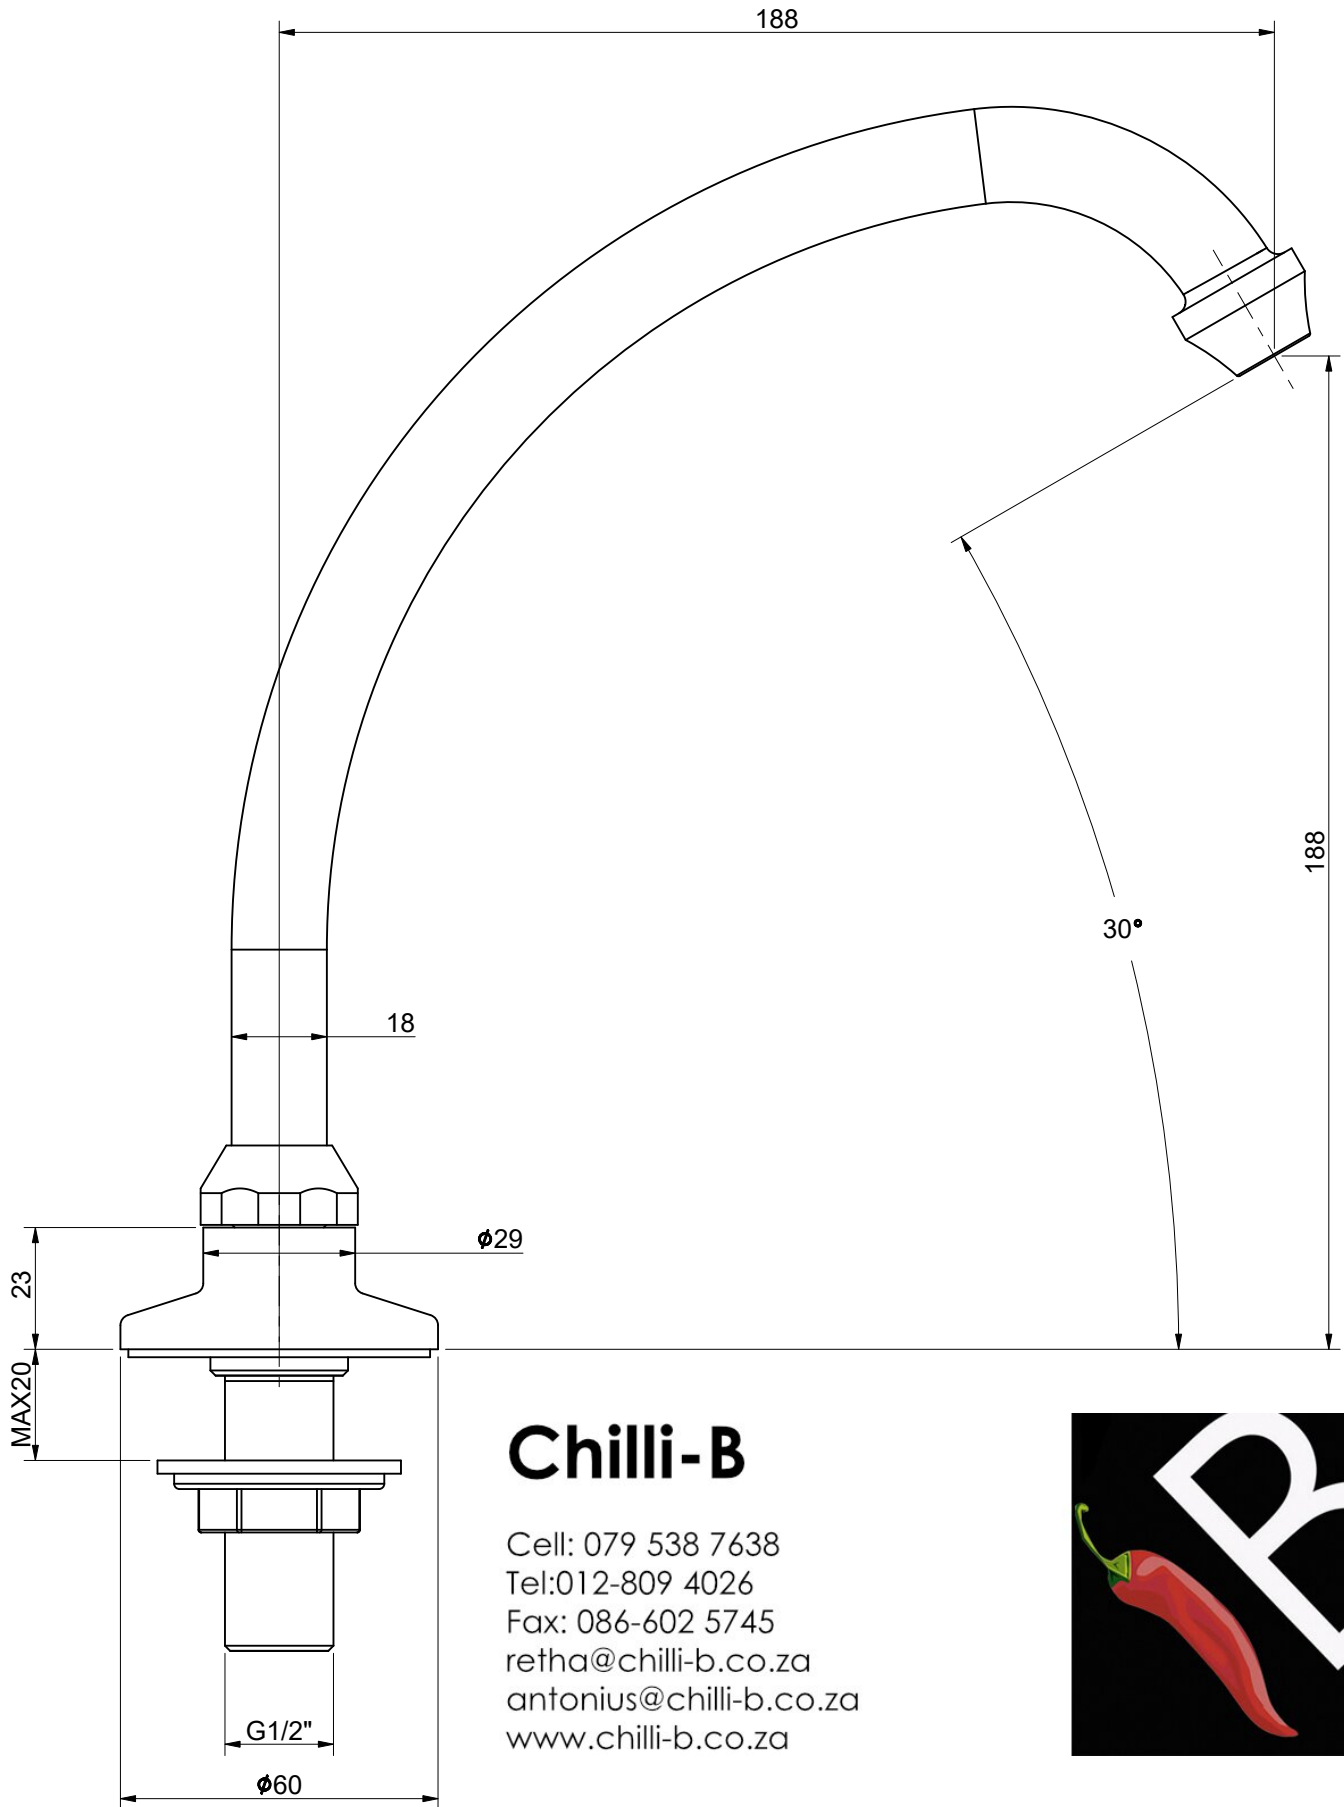

M-DSP-180 Deck mounted swivel spout with optional flow restrictors

Chilli-B

Cell: 079 538 7638
Tel: 012-809 4026
Fax: 086-602 5745
retha@chilli-b.co.za
antonius@chilli-b.co.za
www.chilli-b.co.za