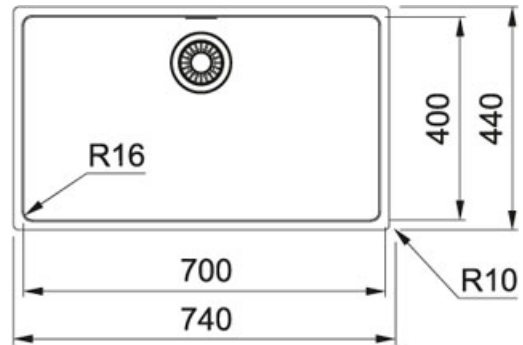

Chilli-B

012 809 4026
Tel:012-809 4026
Fax: 086-602 5745
retha@chilli-b.co.za
antonius@chilli-b.co.za
www.chilli-b.co.za

Franke Maris Maris F-MRX110-70

A modern and minimalistic undermount design with hygienic overflow. Available with a range of accessories, the sink's matt finish is the perfect fit with contemporary kitchen and living areas.

Also available as an inset Slim-Top format model.

TECHNICAL DATA

Length Overall	740.00 mm
Width Overall	440.00 mm
Cabinet Size	800.00 mm
Depth of large bowl	180.00 mm
Width of large bowl	400.00 mm
Length of large bowl	700.00 mm
Price	£408.00