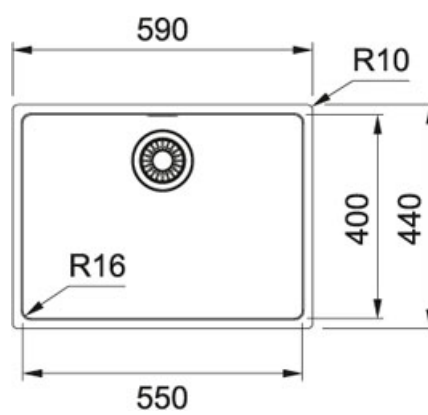

Franke Maris Maris F-MRX110-55

Chilli-B

012 809 4026
Tel:012-809 4026
Fax: 086-602 5745
retha@chilli-b.co.za
antonius@chilli-b.co.za
www.chilli-b.co.za

A modern and minimalistic undermount design with hygienic overflow. Available with a range of accessories, the sink's matt finish is the perfect fit with contemporary kitchen and living areas.

Also available as an inset Slim-Top format model.

TECHNICAL DATA

Length Overall	590.00 mm
Width Overall	440.00 mm
Length of large bowl	550.00 mm
Width of large bowl	400.00 mm
Depth of large bowl	180.00 mm
Cutout Length	550.00 mm
Cutout Width	400.00 mm
Cabinet Size	600.00 mm
Price	£342.00