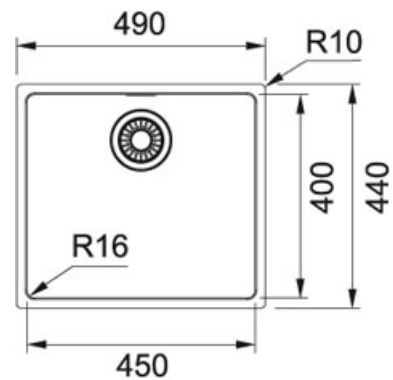

Franke Maris Maris F-MRX110-45

Chilli-B

012 809 4026
Tel:012-809 4026
Fax: 086-602 5745
retha@chilli-b.co.za
antonius@chilli-b.co.za
www.chilli-b.co.za

A modern and minimalistic undermount design with hygienic overflow. Available with a range of accessories, the sink's matt finish is the perfect fit with contemporary kitchen and living areas.

Also available as an inset Slim-Top format model.

TECHNICAL DATA

Length Overall	490.00 mm
Width Overall	440.00 mm
Length of large bowl	450.00 mm
Width of large bowl	400.00 mm
Depth of large bowl	180.00 mm
Cutout Length	450.00 mm
Cutout Width	400.00 mm
Cabinet Size	550.00 mm
Price	£275.00