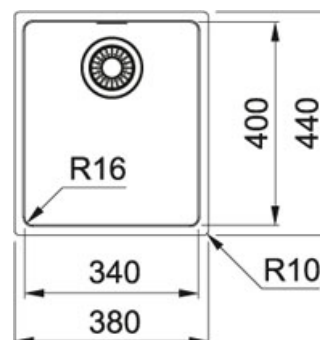

Franke Maris Maris F-MRX110-34

Chilli-B

012 809 4026
Tel:012-809 4026
Fax: 086-602 5745
retha@chilli-b.co.za
antonius@chilli-b.co.za
www.chilli-b.co.za

A modern and minimalistic undermount design with hygienic overflow. Available with a range of accessories, the sink's matt finish is the perfect fit with contemporary kitchen and living areas.

Also available as an inset Slim-Top format model.

TECHNICAL DATA

Length Overall	380.00 mm
Width Overall	440.00 mm
Cabinet Size	400.00 mm
Depth of large bowl	180.00 mm
Width of large bowl	400.00 mm
Length of large bowl	340.00 mm
Price	£257.00