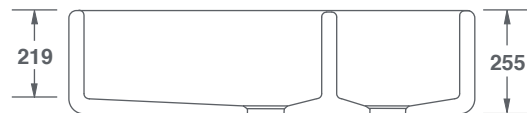

All our sinks come in a choice of white or biscuit.

Product	Code	Dimensions					
			W	D	H	Waste	Weight
Edgorth White	SEDG100WH	(mm)	997	470	255	90	80kg
		(in)	39	18½	10	3½	
Edgorth Biscuit	SEDG100PN	(mm)	997	470	255	90	80kg
		(in)	39	18½	10	3½	