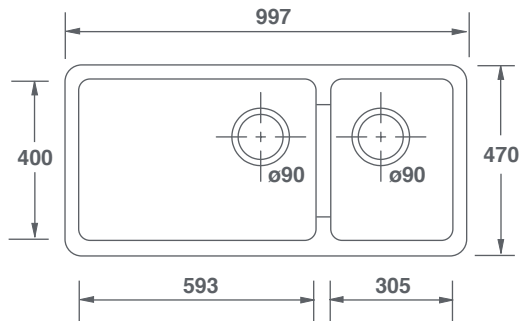

ORIGINAL COLLECTION - EDGORTH -

Chilli-B

012 809 4026
Tel:012-809 4026
Fax: 086-602 5745
retha@chilli-b.co.za
antonius@chilli-b.co.za
www.chilli-b.co.za

FEATURES

Double bowl sink with offset dividing wall.
Plain front. No overflows. 3½" waste outlets for basket strainers or waste disposers.
Lifetime warranty.

All our sinks come in a choice of white or biscuit.

Product	Code	Dimensions					
			W	D	H	Waste	Weight
Edgorth White	SEDG100WH	(mm)	997	470	255	90	80kg
		(in)	39	18½	10	3½	
Edgorth Biscuit	SEDG100PN	(mm)	997	470	255	90	80kg
		(in)	39	18½	10	3½	