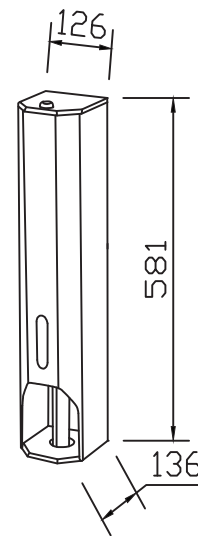

★ Product code	00091(SS) 00091-DE(Black)
★ Dimensions	581mm x 126mm x 136mm
★ Finish	Stainless steel & Mild steel powder coated
★ Capacity	5 rolls

PRODUCT DESCRIPTION

These toilet roll holders are a more robust option for washroom environments and has the patented EEZI-slide design. They are mounted to the wall by means of 3 screws with corresponding 5mm wall plugs. It has a lock system with a standard key that allows for opening the lid for easy toilet roll replenishment.

FEATURES

- Robust 1mm 304 stainless steel body or mild steel powder coated
 - 5 roll capacity suited to areas with high traffic
 - Weight 3kg
 - Plugs and mounting fittings included
 - Suggested mounting heights:
Men 65mm, Woman 65mm, Disabled 70mm
- *Measurements are based from the floor upwards