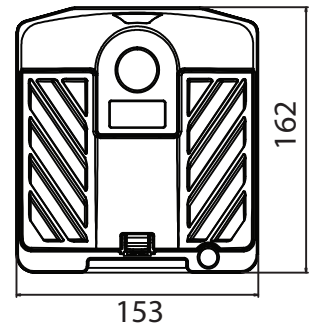

### SPECIFICATIONS

★ Product code	CL-00932(SS) CL-00932-DE(Black) CL-00932-WH(White)
★ Dimensions	273mm x 153mm x 162mm
★ Finish	Stainless steel & SS powder coated
★ Air velocity	68 m/s
★ Air Volume	115.2 m3/h