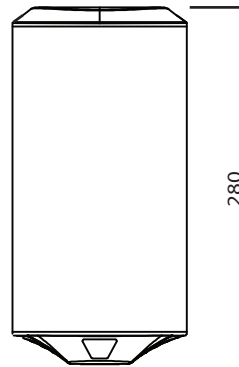

Chilli-B

012 809 4026
 Tel:012-809 4026
 Fax: 086-602 5745
 retha@chilli-b.co.za
 antonius@chilli-b.co.za
 www.chilli-b.co.za

Tempo High Speed Hand Dryer

SPECIFICATIONS

| | |
|----------------|--|
| ★ Product code | CL-00933(SS) CL-00933-DE(Black) CL-00933-WH(White) |
| ★ Dimensions | 280mm x 153mm x 162mm |
| ★ Finish | Stainless steel & SS powder coated |
| ★ Air velocity | 68 m/s |
| ★ Air Volume | 115.2 m3/h |