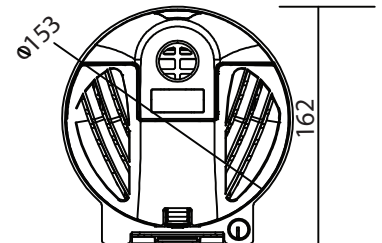

Chilli-B

012 809 4026
 Tel:012-809 4026
 Fax: 086-602 5745
 retha@chilli-b.co.za
 antonius@chilli-b.co.za
 www.chilli-b.co.za

Tempo High Speed Hand Dryer

SPECIFICATIONS

| | |
|----------------|--|
| ★ Product code | CL-00933(SS) CL-00933-DE(Black) CL-00933-WH(White) |
| ★ Dimensions | 280mm x 153mm x 162mm |
| ★ Finish | Stainless steel & SS powder coated |
| ★ Air velocity | 68 m/s |
| ★ Air Volume | 115.2 m3/h |

| | | | |
|---|--|---|---|
|  Strong airflow |  Low noise |  Intelligent Temp control |  Compact size |
|---|--|---|---|

PRODUCT DESCRIPTION

This is a new generation high speed hand dryer, activated by infrared sensor with intelligent temperature control function. A compact hand dryer with a stainless steel or black powder coated finish to elegantly match the rest of our washroom ranges.

Chilli-B

012 809 4026
Tel:012-809 4026
Fax: 086-602 5745
retha@chilli-b.co.za
antonius@chilli-b.co.za
www.chilli-b.co.za

FEATURES

- Rated power - 1150 watts
- High grade 304 stainless steel body
- Sensor distance measurement - 150 - 200mm
- Touch free infrared sensor activation
- Voltage - 220V-240V~50Hz
- Noise level - 72DB at 1 minute
- Weight - 3.9kg

BENEFITS

- Robust, high impact resistant
- Auto-stop function, built in timer stops the unit after 40sec
- Energy saving

MOUNTING HEIGHT RECOMMENDATIONS

- Men 120cm, Woman 108cm, Handicapped 94cm
- *Measurements are based from the floor to the bottom of dryer