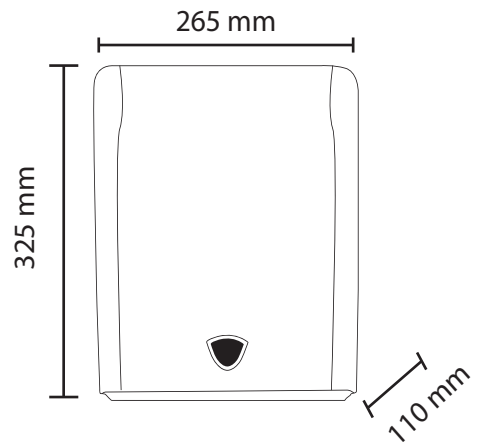

### SPECIFICATIONS

★ Product code	CL-00130(White) CL-00131(Satin) CL-00130-DE(Black)
★ Dimensions	325mm x 110mm x 265mm
★ Finish	White, Satin and Black
★ Capacity	200 Towels

### PRODUCT DESCRIPTION

This paper unit is a neat paper towel dispenser that fits folded towels packed neatly on top of one another and fed from the bottom. Dispenses C-folded and Z-folded paper towels, one and two ply.

### FEATURES

- Robust, high impact, durable ABS plastic body
- Perfectly matches our plastic wall bins in the range
- Plugs and mounting screws included
- Weight - 3.5kg