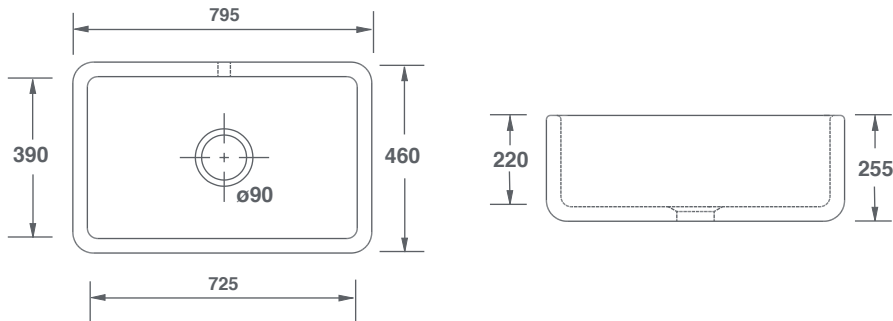

CONTEMPORARY COLLECTION

- BUTLER 800 -

FEATURES

Central 3½" waste outlet suitable for basket strainer or waste disposer. Round overflow. Lifetime warranty.

All our sinks come in a choice of white or biscuit.

Product	Code	Dimensions					
			W	D	H	Waste	Weight
Butler 800 White	SCBU800WH	(mm)	795	460	255	90	57kg
		(in)	31½	18	10	3½	
Butler 800 Biscuit	SCBU800PN	(mm)	795	460	255	90	57kg
		(in)	31½	18	10	3½	

Please note: All nominal dimensions in mm. Dimensions may vary by +/- 2% due to manufacturing process