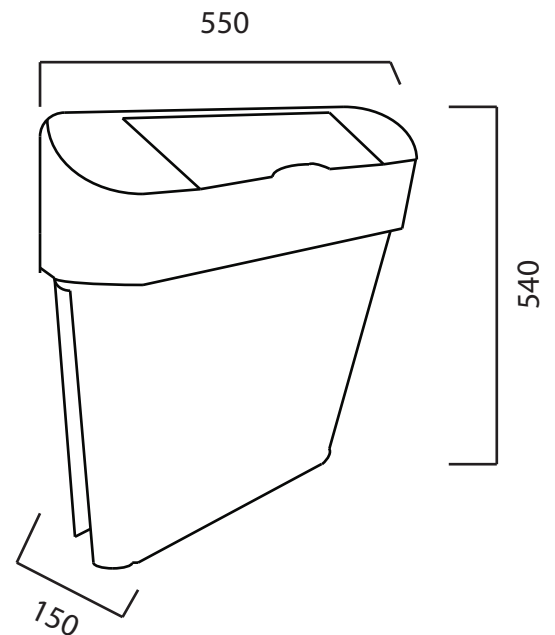

Harmony
RANGE

Chilli-B

012 809 4026
Tel:012-809 4026
Fax: 086-602 5745
retha@chilli-b.co.za
antonius@chilli-b.co.za
www.chilli-b.co.za

Slim line sanitary pedal bin manual

SPECIFICATIONS

★ Product code	CL-00855
★ Dimensions	540mm x 150mm x 550mm
★ Finish	White
★ Capacity	22 litres

PRODUCT DESCRIPTION

Sanitary bins are an essential feature in any washroom or bathroom environment for the hygienic disposal of non-flushable waste material. This robust pedal operated sanitary bin is an attractive addition that matches with the rest of our range of products. Designed with narrow features to easily fit between the WC with the lid opening sideways for easy disposal. With 22 litres capacity and robust construction, this sanibin is ideal for high traffic areas.

FEATURES

- Robust, high impact, chemical resistant tough polypropylene body with a durable ABS lid
- Slim and sleek design
- Simple robust pedal mechanism with a clip on lid
- Sight cover to avoid sight of contents

BENEFITS

- Tough durable plastic body with tightly sealed lid - no odours
- Can be placed on either left or right side of wc
- Convenient foot pedal operated lid - no touching for hygienic waste disposal

slimline