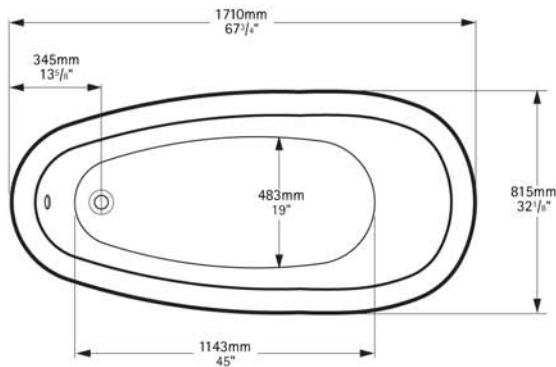

### General specifications for Roxburgh bath

Installed size	1710mm x 815mm x 641-752mm
Weight	60kg
Weight with water	260kg
Litres to overflow	200 litres
Bathing well at sump	1143mm x 483mm
Bathing well at rim	1514mm x 638mm
Water depth to overflow	380mm

### Important

Dimension of fixtures are nominal and may vary within the range of tolerances established by ANSI standard A112.19.4M.

These measurements are subject to change or cancellation.

No responsibility is assumed for use of superseded or void leaflet.