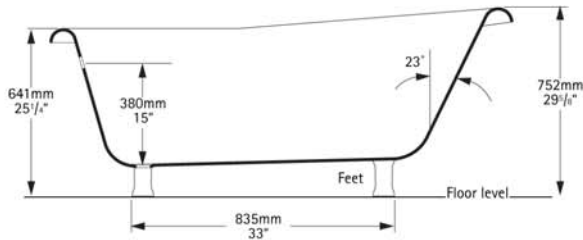

### General specifications for Roxburgh bath

Installed size	1710mm x 815mm x 641-752mm
Weight	60kg
Weight with water	260kg
Litres to overflow	200 litres
Bathing well at sump	1143mm x 483mm
Bathing well at rim	1514mm x 638mm
Water depth to overflow	380mm

### Important

Dimension of fixtures are nominal and may vary within the range of tolerances established by ANSI standard A112.19.4M.

These measurements are subject to change or cancellation.

No responsibility is assumed for use of superseded or void leaflet.