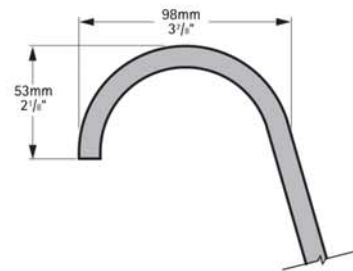

### General specifications for Roxburgh bath

Installed size	1710mm x 815mm x 641-752mm
Weight	60kg
Weight with water	260kg
Litres to overflow	200 litres
Bathing well at sump	1143mm x 483mm
Bathing well at rim	1514mm x 638mm
Water depth to overflow	380mm

### Important

Dimension of fixtures are nominal and may vary within the range of tolerances established by ANSI standard A112.19.4M.

These measurements are subject to change or cancellation.

No responsibility is assumed for use of superseded or void leaflet.