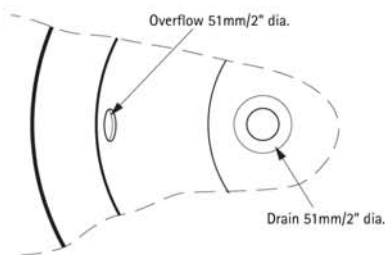

### General specifications for Roxburgh bath

Installed size	1710mm x 815mm x 641-752mm
Weight	60kg
Weight with water	260kg
Litres to overflow	200 litres
Bathing well at sump	1143mm x 483mm
Bathing well at rim	1514mm x 638mm
Water depth to overflow	380mm

### Important

Dimension of fixtures are nominal and may vary within the range of tolerances established by ANSI standard A112.19.4M.

These measurements are subject to change or cancellation.

No responsibility is assumed for use of superseded or void leaflet.