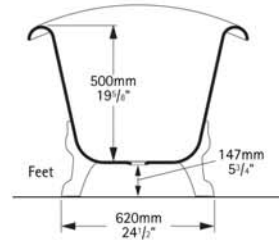

### General specifications for Roxburgh bath

Installed size	1710mm x 815mm x 641-752mm
Weight	60kg
Weight with water	260kg
Litres to overflow	200 litres
Bathing well at sump	1143mm x 483mm
Bathing well at rim	1514mm x 638mm
Water depth to overflow	380mm

### Important

Dimension of fixtures are nominal and may vary within the range of tolerances established by ANSI standard A112.19.4M.

These measurements are subject to change or cancellation.

No responsibility is assumed for use of superseded or void leaflet.