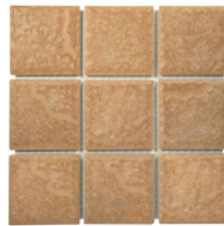

RUSTIC PORCELAIN 48MM MOSAIC

FT3101 CLIFTON

FT3102 MAZEPPA

FT3103 SODWANA

FT3104 SWAKOP

FT3105 PLETTENBERG

FT3106 KALAHARI

FT3107

FT3108

FT3109

SHEET SIZE: 300x300mm
BLOCK SIZE: 48x48mm
TILE THICKNESS: