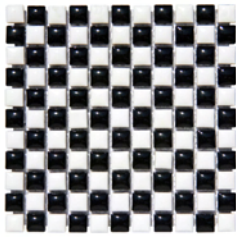

PORCELAIN MIXED 12 MM MOSAIC

FTSH08 CHECKERED

FTSH20 MIXED BEIGE

FTSH27 MIXED COPPER

FTSH14 MIXED BLUE

FTSH22 MIXED GREEN

SHEET SIZE: 300x300mm
BLOCK SIZE: 12x12mm
TILE THICKNESS: 8mm