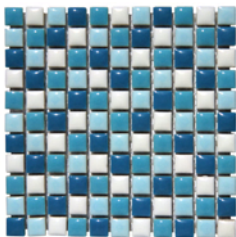

PORCELAIN MIXED 12 MM MOSAIC

FTSH08 CHECKERED

FTSH20 MIXED BEIGE

FTSH27 MIXED COPPER

FTSH14 MIXED BLUE

FTSH22 MIXED GREEN

SHEET SIZE: 300x300mm
BLOCK SIZE: 12x12mm
TILE THICKNESS: 8mm