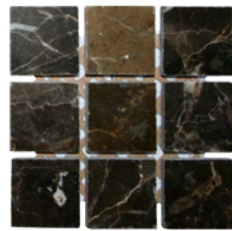

POLISHED MARBLE 10MM

B568A

B657

B658

B659

B80PAH3

SPE2-30

B702

B701

B649AP
LISTELLO

TILE THICKNESS: 10mm