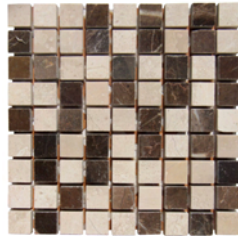

POLISHED MARBLE 10MM

B568A

B657

B658

B659

B80PAH3

SPE2-30

B702

B701

B649AP
LISTELLO

TILE THICKNESS: 10mm