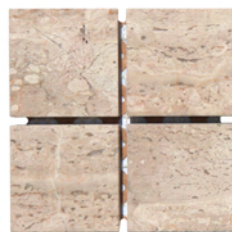

POLISHED MARBLE 10MM

B568A

B657

B658

B659

B80PAH3

SPE2-30

B702

B701

B649AP
LISTELLO

TILE THICKNESS: 10mm