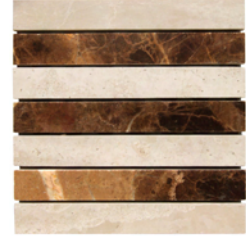

POLISHED MARBLE 10MM

B568A

B657

B658

B659

B80PAH3

SPE2-30

B702

B701

B649AP
LISTELLO

TILE THICKNESS: 10mm